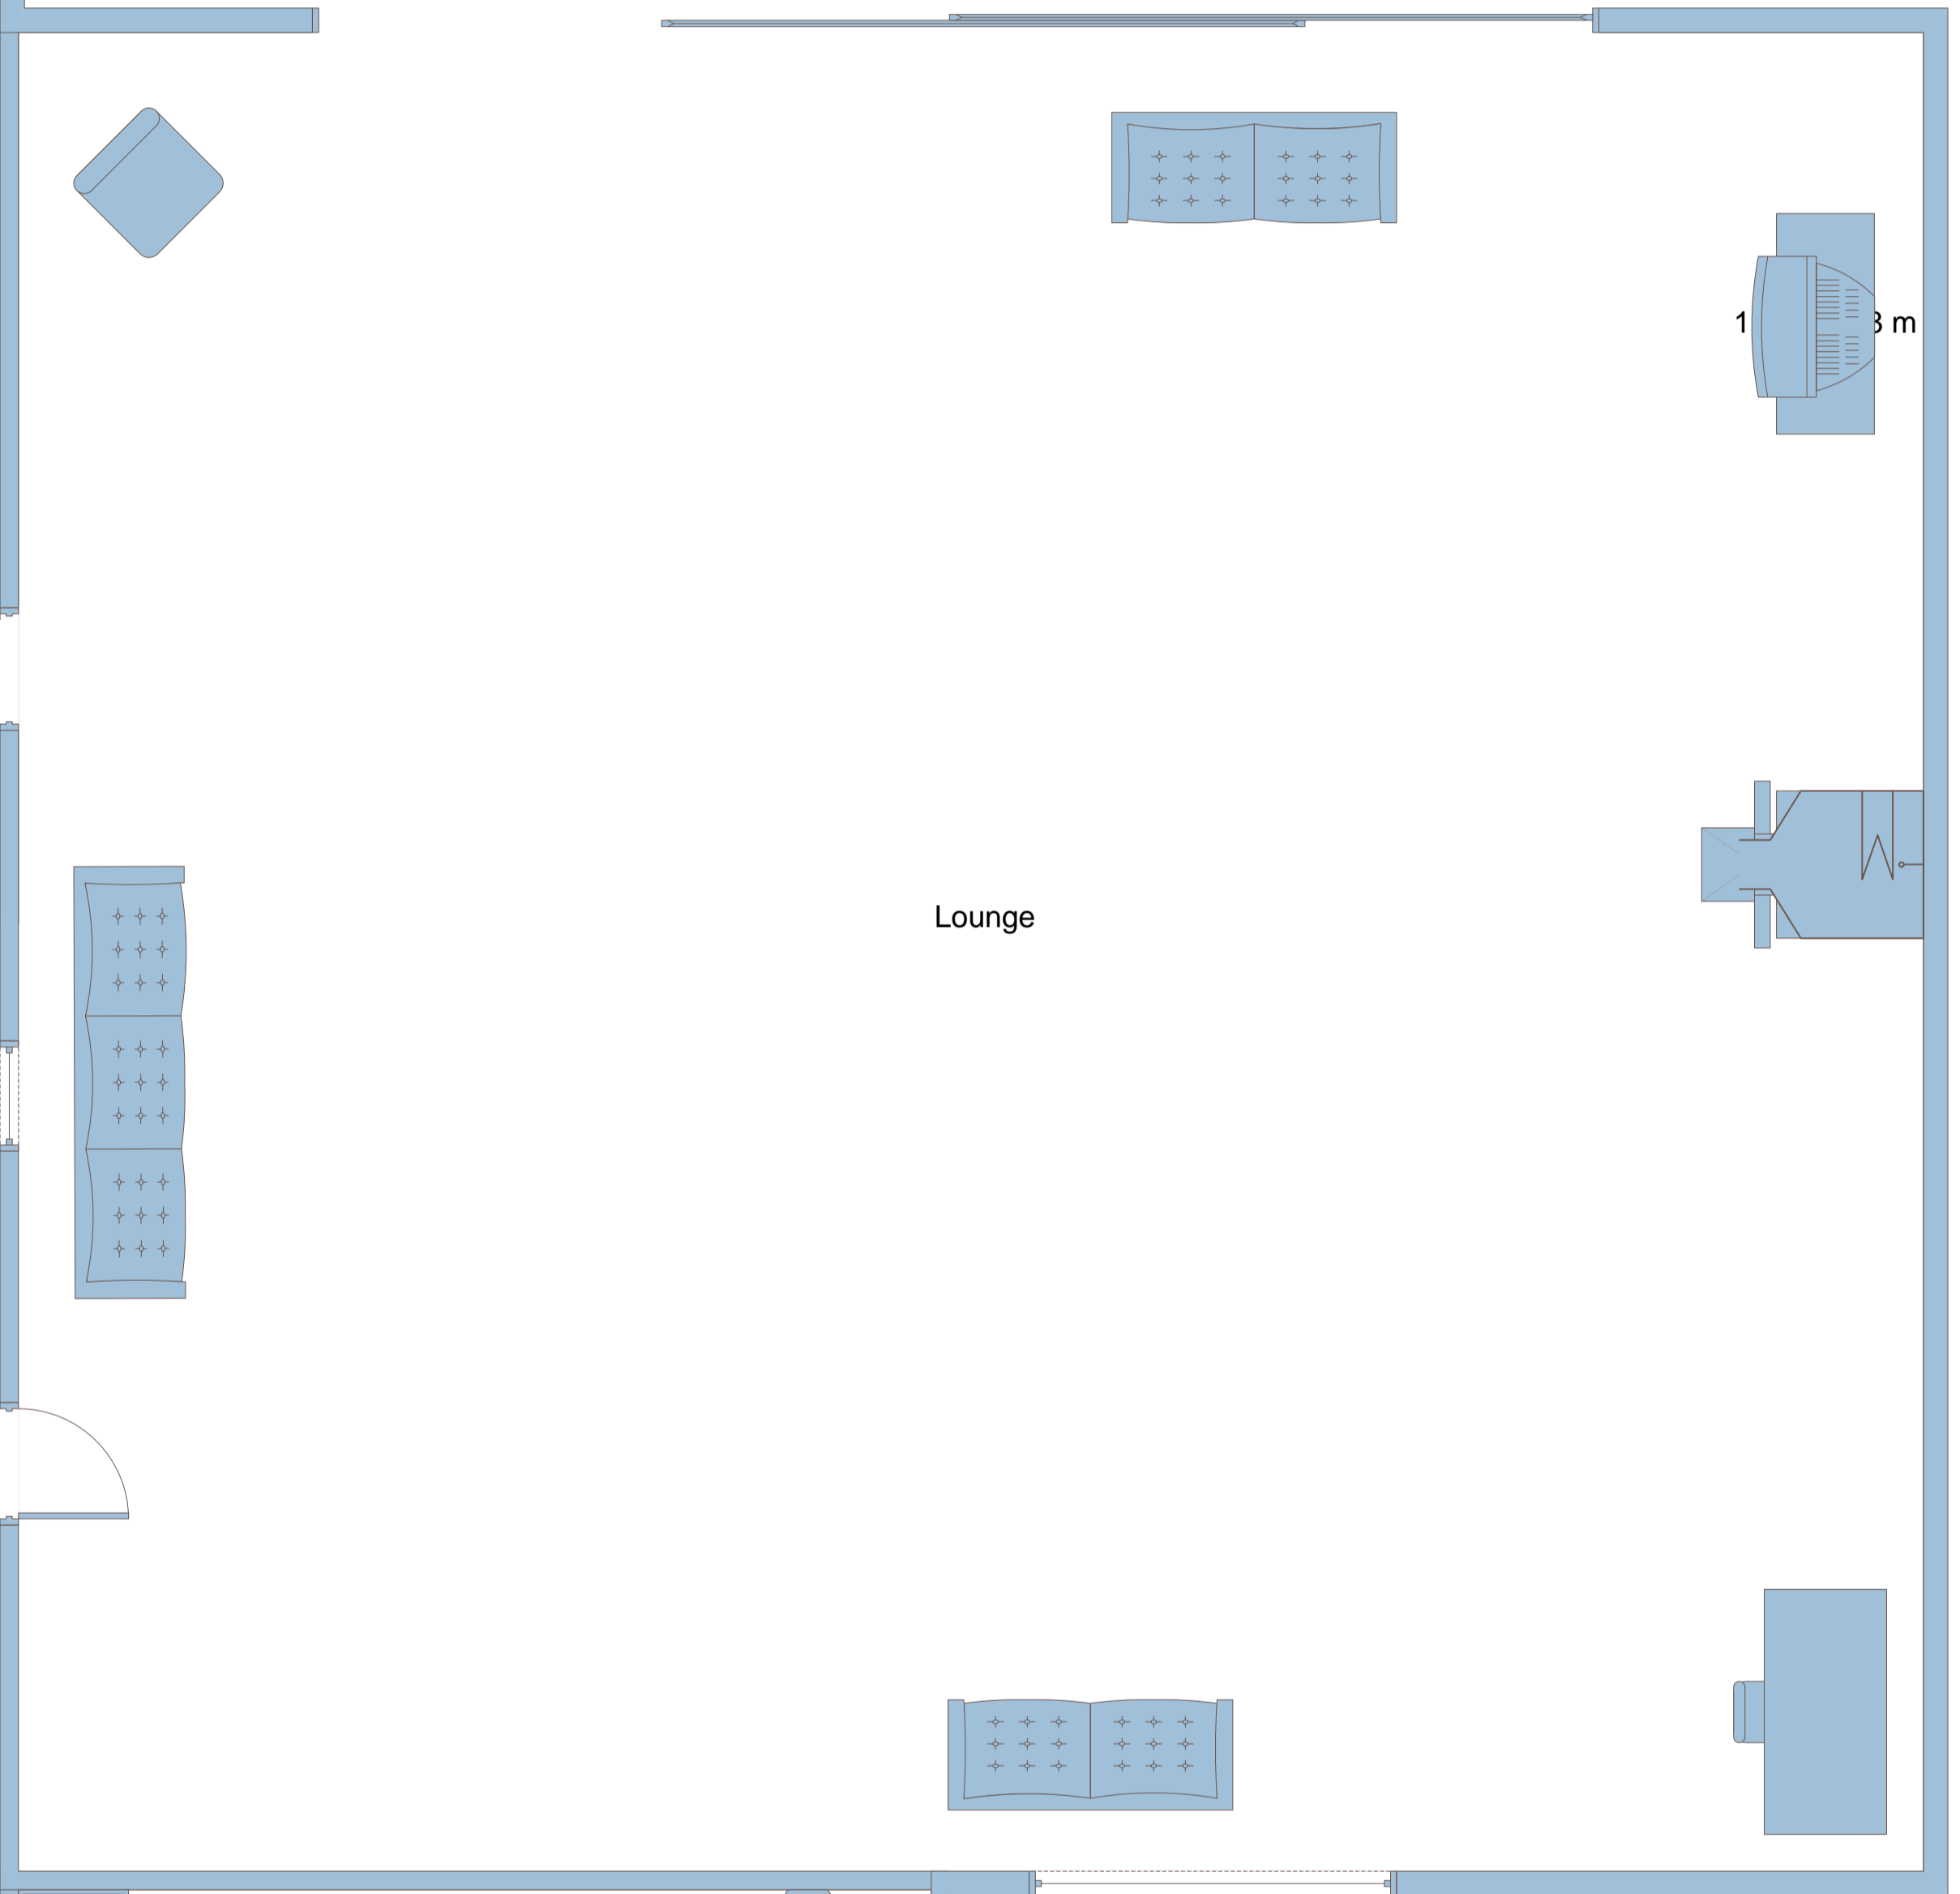

Conservatory

Kitchen

Dining Room

Ground Floor Plan – Not to Scale

Garage

Not in Use for Holiday House Letting / Rental

Up

Entrance Hall

Entrance
Conservatory

Lounge

1 3 m

Downstairs Cloakroom /
Bathroom